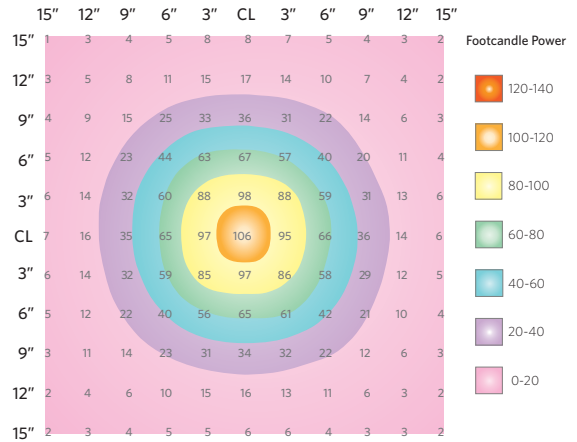

Photometrics

Source at 15"