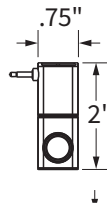

ASTRA 2 SINGLE ARM LED DESK LIGHT

Base & Mounting Options (required)

		Color	Model #	Weight	List
Table Base 	- Sturdy yet movable, this 4 pound table base lets you put your light exactly where you want it - Dimensions: 7.5"W × 9"D × .4"H	Silver	LTG-TB-ST-S	4	$35
		Charcoal	LTG-TB-ST-C	4	$35
USB Table Base 	- Convenient USB power port allows users to charge a phone or tablet device with a Type A USB power cable (USB cable not included) - Power Output: 5 V, 1100 mA, 5.5 W - Dimensions: 7.5"W × 9"D × .4"H	Silver	LTG-TB-USB-S	4	$55
		Charcoal	LTG-TB-USB-C	4	$55
Two Piece C-Clamp Mount 	- The sturdiest and most compact mounting solution - Two piece design provides easy installation in space constrained environments - Attaches to surfaces .25" – 2.5" thick - Dimensions: 2"W × 1.75"D × 4.5" H	Silver	LTG-CCB-TP-S	1	$20
		Charcoal	LTG-CCB-TP-C	1	$20
Tool Bar, Slatwall Mount 	- Add some height to your light and conserve desk space, by mounting it to a Workrite Tool Bar - Adjustable clamp design is also compatible with any 90° edge .5" – 1.75" Slatwall system - Dimensions: 2.5"W × 2"D × 2.8"H	Silver	LTG-TSB-ADJ-S	1	$35
		Charcoal	LTG-TSB-ADJ-C	1	$35

Optional Accessories

		Color	Model #	Weight	List
Occupancy Sensor 	- Add to Astra models for energy savings - Turns light off after 15 minutes of inactivity and instantly back on when activity is detected - Swivels to direct sensor to area of activity	Silver	LTG-OCC-SWVL-S	1	$55
		Charcoal	LTG-OCC-SWVL-C	1	$55

Height & width