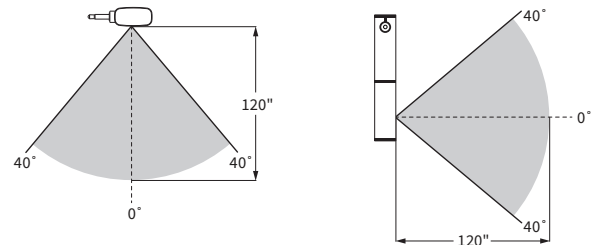

Base & Mounting Options (required)

		Color	Model #	Weight	List
Table Base 	- Sturdy yet movable, this 4 pound table base lets you put your light exactly where you want it - Dimensions: 7.5"W × 9"D × .4"H	Silver	LTG-TB-ST-S	4	$35
		Charcoal	LTG-TB-ST-C	4	$35
USB Table Base 	- Convenient USB power port allows users to charge a phone or tablet device with a Type A USB power cable (USB cable not included) - Power Output: 5 V, 1100 mA, 5.5 W - Dimensions: 7.5"W × 9"D × .4"H	Silver	LTG-TB-USB-S	4	$55
		Charcoal	LTG-TB-USB-C	4	$55
Two Piece C-Clamp Mount 	- The sturdiest and most compact mounting solution - Two piece design provides easy installation in space constrained environments - Attaches to surfaces .25" – 2.5" thick - Dimensions: 2"W × 1.75"D × 4.5" H	Silver	LTG-CCB-TP-S	1	$20
		Charcoal	LTG-CCB-TP-C	1	$20
Tool Bar, Slatwall Mount 	- Add some height to your light and conserve desk space, by mounting it to a Workrite Tool Bar - Adjustable clamp design is also compatible with any 90° edge .5" – 1.75" Slatwall system - Dimensions: 2.5"W × 2"D × 2.8"H	Silver	LTG-TSB-ADJ-S	1	$35
		Charcoal	LTG-TSB-ADJ-C	1	$35

Optional Accessories

		Color	Model #	Weight	List
Occupancy Sensor 	- Add to Astra models for energy savings - Turns light off after 15 minutes of inactivity and instantly back on when activity is detected - Swivels to direct sensor to area of activity	Silver	LTG-OCC-SWVL-S	1	$55
		Charcoal	LTG-OCC-SWVL-C	1	$55

Range & field of view

Replacement Parts

Astra Replacement Transformer 	- Type A, wall plug transformer with 6' cord 12 W, 24 V, 0.5 A, Class 2	Black	TR-12240500-A-SF3.5	1	$22