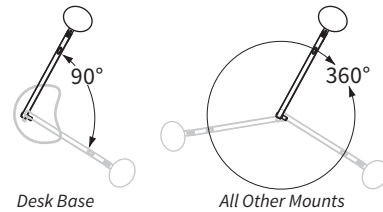

Color	Model #	Weight	List
Silver	AST2-SA-WOB-S	2	\$270
Charcoal	AST2-SA-WOB-C	2	\$270

Dimensions

Horizontal and vertical reach

Fixture rotation

Specifications

- Foot Candle Power (@ 15"): **106 fc**
- Light Output (lumens): **306 lm**
- Power Consumption (wattage): **6.1 W**
- Lumens per Watt: **50 lm/W**
- Light color temperature (CCT): **3200 K**
- Color Rendering Index (CRI): **94 CRI**