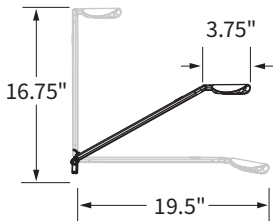

Color	Model #	Weight	List
Silver	AST2-SA-WOB-S	2	\$270
Charcoal	AST2-SA-WOB-C	2	\$270

Dimensions

Horizontal and vertical reach

Fixture rotation

Specifications

- Foot Candle Power (@ 15"): **106 fc**
- Light Output (lumens): **306 lm**
- Power Consumption (wattage): **6.1 W**
- Lumens per Watt: **50 lm/W**
- Light color temperature (CCT): **3200 K**
- Color Rendering Index (CRI): **94 CRI**

		Color	Model #	Weight	List
Table Base 	<ul style="list-style-type: none"> Sturdy yet movable, this 4 pound table base lets you put your light exactly where you want it Dimensions: 7.5"W × 9"D × .4"H 	Silver	LTG-TB-ST-S	4	\$35
		Charcoal	LTG-TB-ST-C	4	\$35
USB Table Base 	<ul style="list-style-type: none"> Convenient USB power port allows users to charge a phone or tablet device with a Type A USB power cable (USB cable not included) Power Output: 5 V, 1100 mA, 5.5 W Dimensions: 7.5"W × 9"D × .4"H 	Silver	LTG-TB-USB-S	4	\$55
		Charcoal	LTG-TB-USB-C	4	\$55
Two Piece C-Clamp Mount 	<ul style="list-style-type: none"> The sturdiest and most compact mounting solution Two piece design provides easy installation in space constrained environments Attaches to surfaces .25" – 2.5" thick Dimensions: 2"W × 1.75"D × 4.5" H 	Silver	LTG-CCB-TP-S	1	\$20
		Charcoal	LTG-CCB-TP-C	1	\$20
Tool Bar, Slatwall Mount 	<ul style="list-style-type: none"> Add some height to your light and conserve desk space, by mounting it to a Workrite Tool Bar Adjustable clamp design is also compatible with any 90° edge .5" – 1.75" Slatwall system Dimensions: 2.5"W × 2"D × 2.8"H 	Silver	LTG-TSB-ADJ-S	1	\$35
		Charcoal	LTG-TSB-ADJ-C	1	\$35