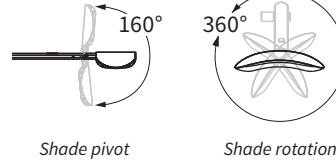

Color	Model #	Weight	List
Silver	AST2-SA-WOB-S	2	\$270
Charcoal	AST2-SA-WOB-C	2	\$270

Dimensions

Horizontal and vertical reach

Fixture rotation

Specifications

- Foot Candle Power (@ 15"): **106 fc**
- Light Output (lumens): **306 lm**
- Power Consumption (wattage): **6.1 W**
- Lumens per Watt: **50 lm/W**
- Light color temperature (CCT): **3200 K**
- Color Rendering Index (CRI): **94 CRI**