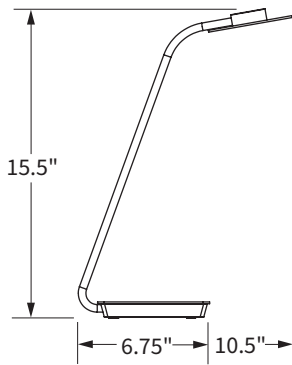

## Dimensions

### Height & reach

## Luminaire with Table Base

- Foot Candle Power (@ 15"): **108 fc**
- Light Output (Lumens): **442 lm**
- Power Consumption (Wattage): **13.7 W**
- Lumens Per Watt: **32 lm/W**
- Photometric Performance: **See Chart**
- Light Color Temperature (CCT): **3900 K**
- Color Rendering Index (CRI): **94 CRI**
- Fixture Dimensions: **W: 12.75" x H: 15.5" x D: 10.5"**