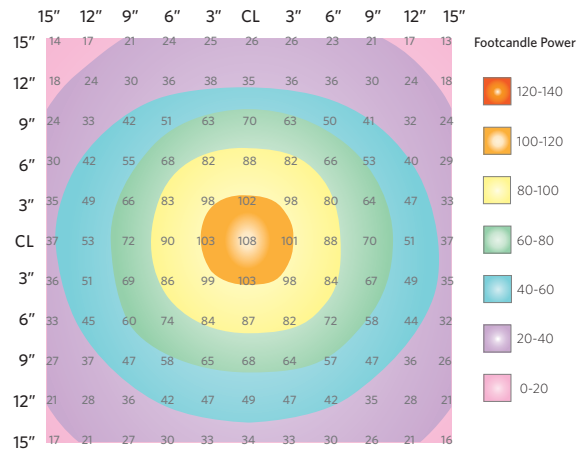

### Specifications

- One evenly diffused OLED panel
- Compact, space saving design
- Exceptional light quality, closest artificial light to natural light
- Sturdy, weighted table base and transformer included
- Touch Sensitive Dimming Switch dims to 50% or 15%
- UL Certified
- 30,000+ hour OLED life (L70 rating)
- 5 year fixture warranty
- Available in silver

### Dimensions

#### Height & reach

### Luminaire with Table Base

- Foot Candle Power (@ 15"): 108 fc
- Light Output (Lumens): 442 lm
- Power Consumption (Wattage): 13.7 W
- Lumens Per Watt: 32 lm/W
- Photometric Performance: See Chart
- Light Color Temperature (CCT): 3900 K
- Color Rendering Index (CRI): 94 CRI
- Fixture Dimensions: W: 12.75" x H: 15.5" x D: 10.5"
- 36 W transformer (12 V, 3 A, Class 2)