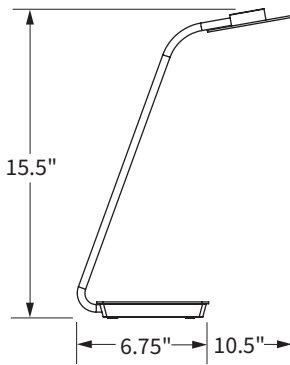

### Dimensions

#### Height & reach

### Luminaire with Table Base

- Foot Candle Power (@ 15"): 108 fc
- Light Output (Lumens): 442 lm
- Power Consumption (Wattage): 13.7 W
- Lumens Per Watt: 32 lm/W
- Photometric Performance: See Chart
- Light Color Temperature (CCT): 3900 K
- Color Rendering Index (CRI): 94 CRI
- Fixture Dimensions: W: 12.75" x H: 15.5" x D: 10.5"
- 36 W transformer (12 V, 3 A, Class 2)