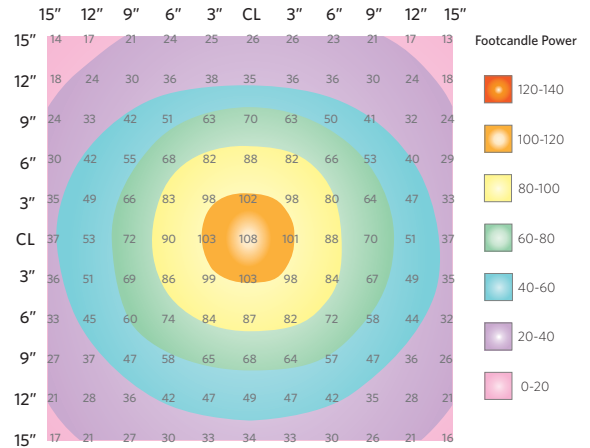

## Specifications

- One evenly diffused OLED panel
- Compact, space saving design
- Exceptional light color accuracy (94 CRI)
- Sturdy, weighted table base and transformer included
- 2 Stage, Touch Sensitive Dimming Switch dims to 50% or 15%
- UL/cUL listed
- 30,000+ hour OLED life (L70 rating)
- 5 year fixture warranty
- Available in silver

## Dimensions

### Height & reach

## Luminaire with Table Base

- Foot Candle Power (@ 15"): **108 fc**
- Light Output (Lumens): **442 lm**
- Power Consumption (Wattage): **13.7 W**
- Lumens Per Watt: **32 lm/W**
- Photometric Performance: **See Chart**
- Light Color Temperature (CCT): **3900 K**
- Color Rendering Index (CRI): **94 CRI**
- Fixture Dimensions: **W: 12.75" x H: 15.5" x D: 10.5"**